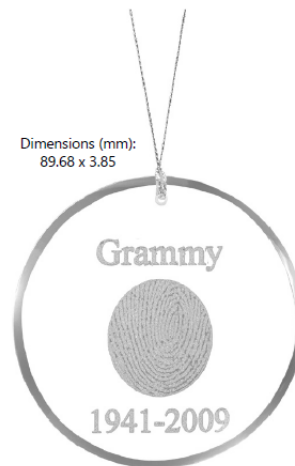

### Heart Ornaments

Dimensions (mm):  
91.29 x 78.01 x 3.85

Large

Dimensions (mm):  
51.94 x 42.62 x 3.85

Small

### Oval Ornaments

Dimensions (mm):  
90.37 x 74.98 x 3.85

Large

Dimensions (mm):  
51.57 x 40.40 x 3.90

Small

### Circle Ornaments

Dimensions (mm):  
89.68 x 3.85

Large

Dimensions (mm):  
74.69 x 3.85

Small