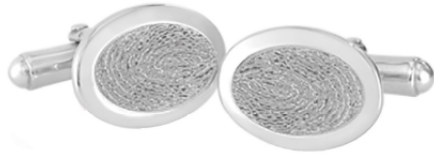

Candle Votive

Cuff Links