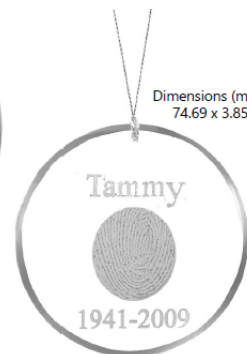

### Heart Ornaments

Dimensions (mm):  
91.29 x 78.01 x 3.85

Large

Dimensions (mm):  
51.94 x 42.62 x 3.85

Small

### Oval Ornaments

Dimensions (mm):  
90.37 x 74.98 x 3.85

Large

Dimensions (mm):  
51.57 x 40.40 x 3.90

Small

### Circle Ornaments

Dimensions (mm):  
89.68 x 3.85

Large

Dimensions (mm):  
74.69 x 3.85

Small